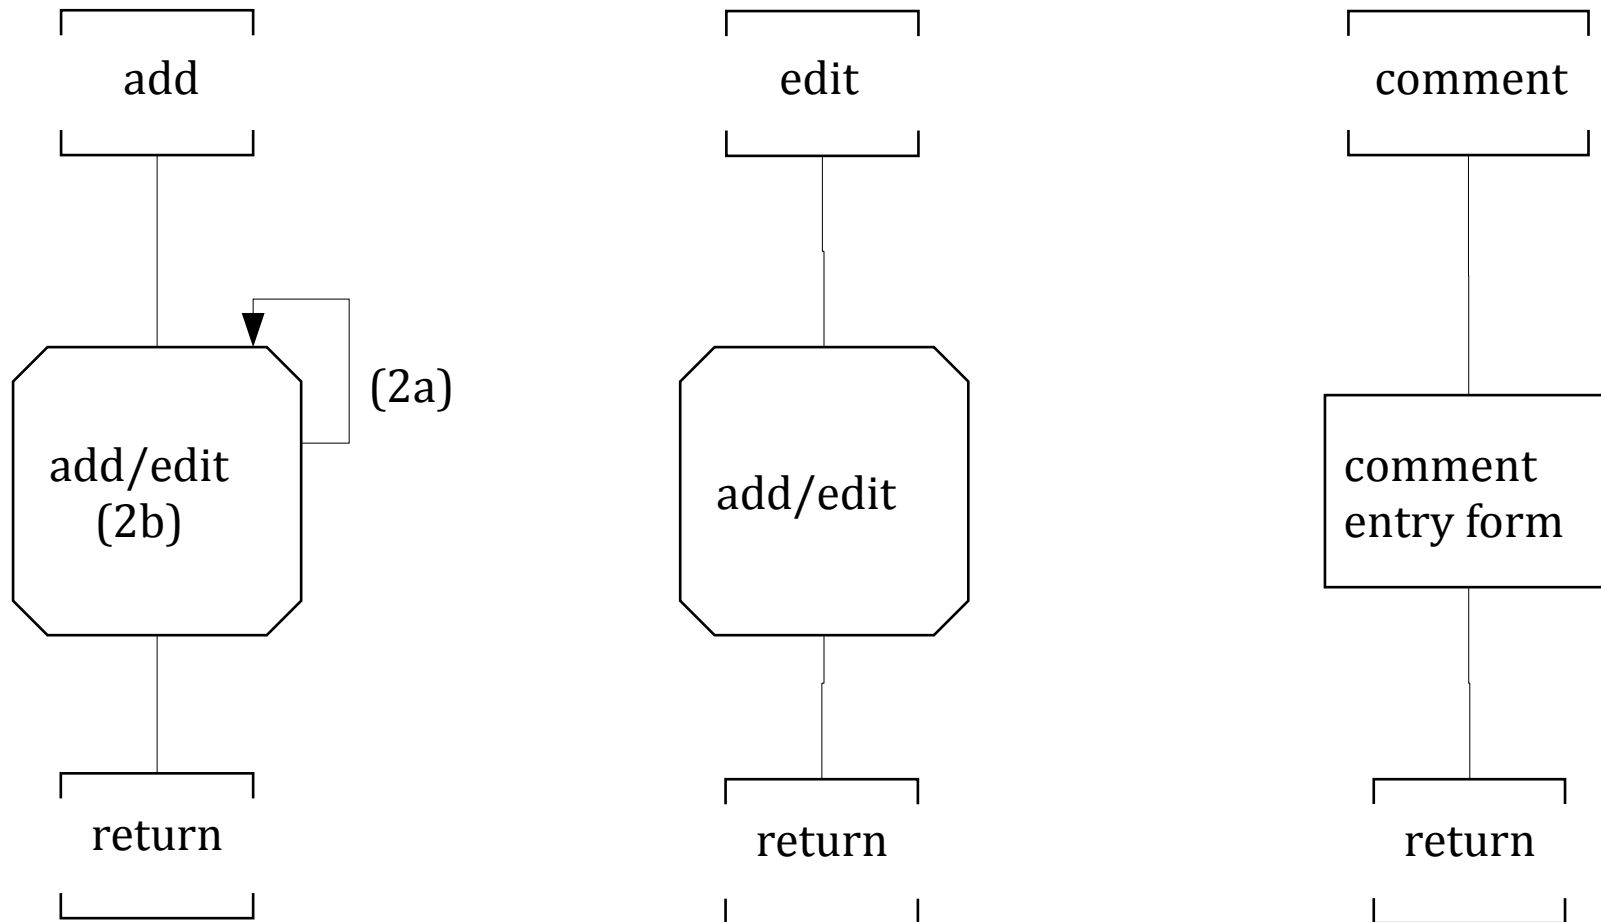

Multiuser Bibliography Architecture

Michael Wojcik

WRA 410: Advanced Web Authoring

24 February 2008

(minor updates 9 March 2008)

Notes

(1a) initial page; displays list of recent changes

(1b) signed-on users only; see next page

(1c) successful sign-on returns to the page where the sign-on link was selected, with additional menu options enabled

Notes

(2a) after adding, user is returned to add form and can add another entry

(2b) see next page for the add/edit procedure

Notes

(3a) user posts – OK

(3b) user posts – error

(3c) user attempts to navigate away without saving

(3d) user confirms abandoning

(3e) user returns to editing