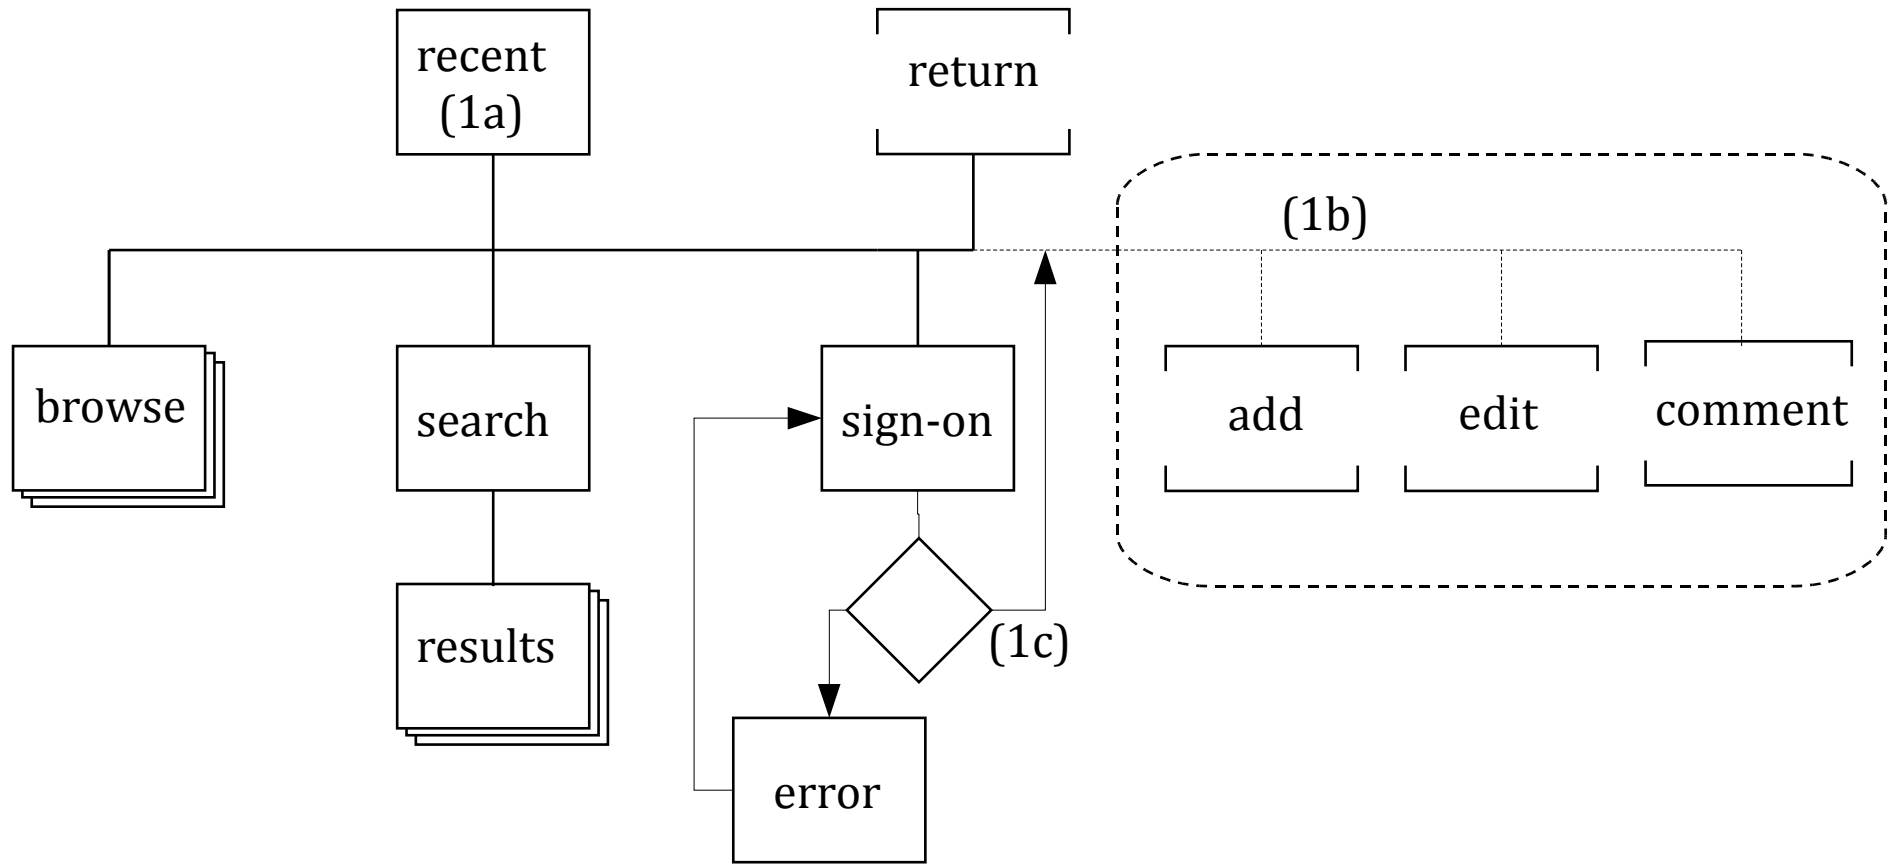

Multiuser Bibliography Architecture

Michael Wojcik

WRA 410: Advanced Web Authoring

24 February 2008

(minor updates 9 March 2008)

Notes

(1a) initial page; displays list of recent changes

(1b) signed-on users only; see next page

(1c) successful sign-on returns to the page where the sign-on link was selected, with additional menu options enabled

Notes

(2a) after adding, user is returned to add form and can add another entry

(2b) see next page for the add/edit procedure

Notes

(3a) user posts – OK

(3b) user posts – error

(3c) user attempts to navigate away without saving

(3d) user confirms abandoning

(3e) user returns to editing