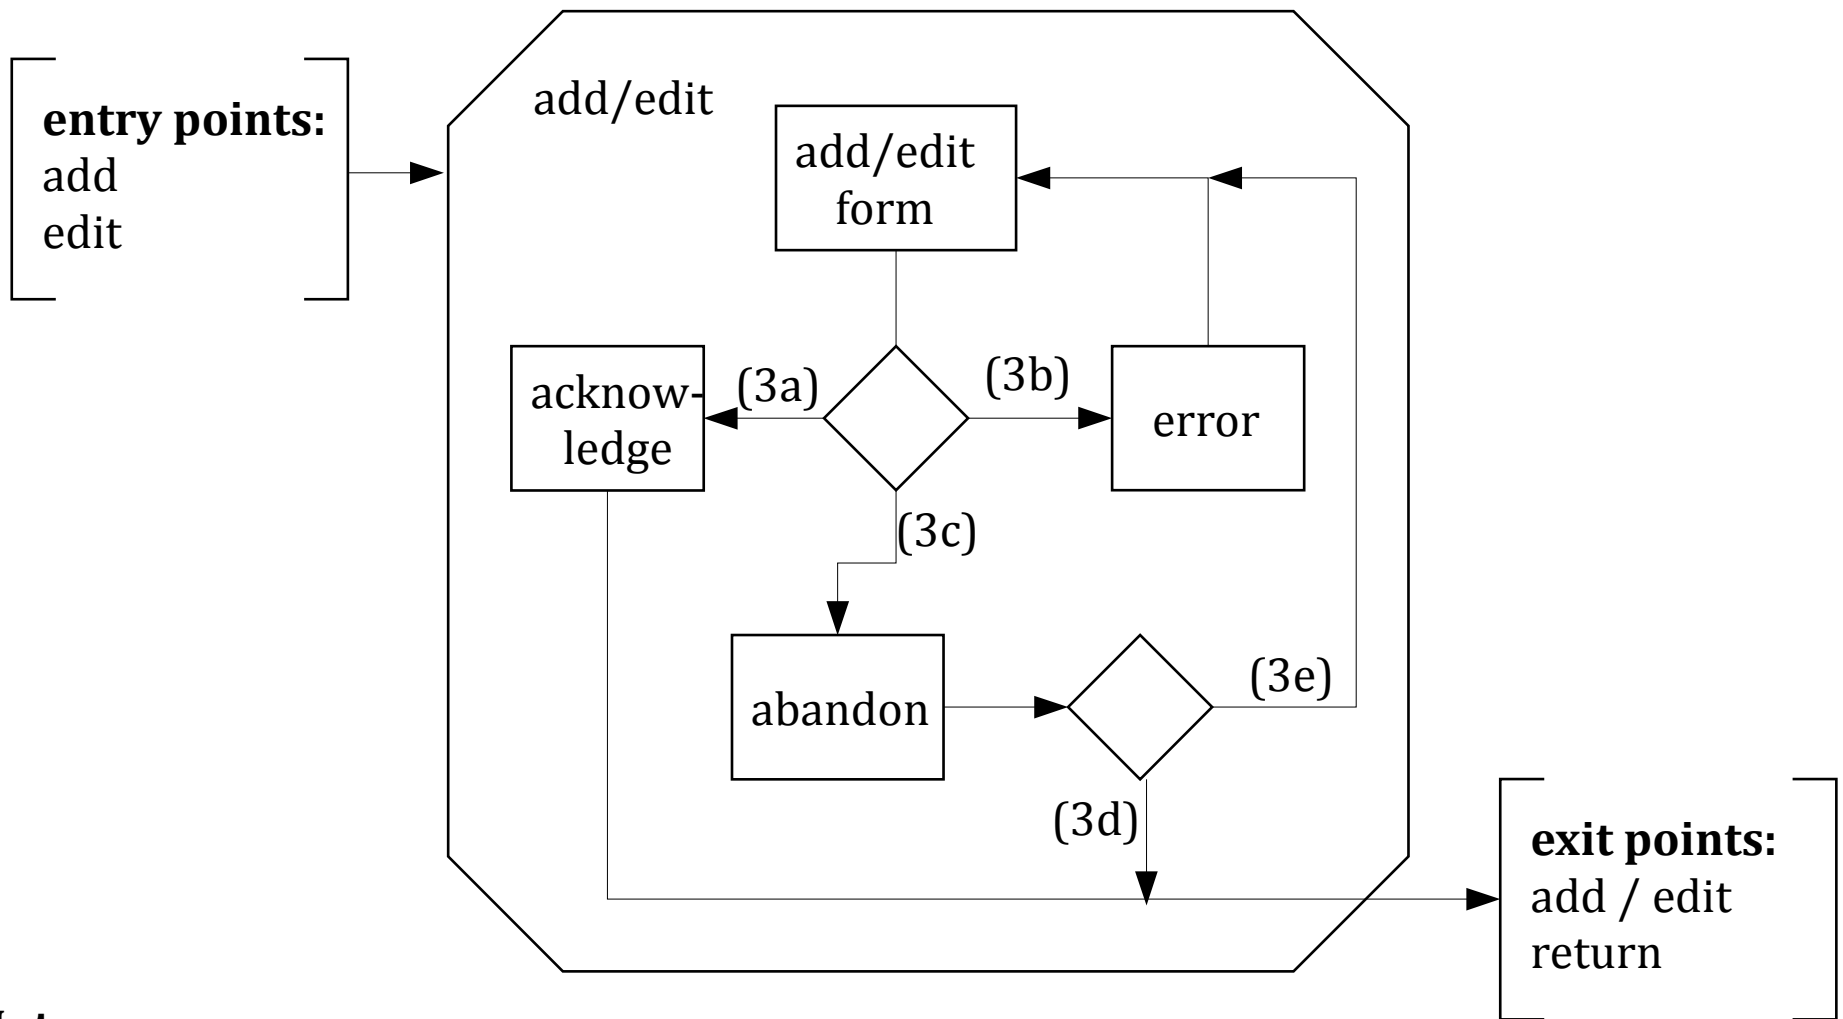

Multiuser Bibliography Architecture

Michael Wojcik

WRA 410: Advanced Web Authoring

24 February 2008

(minor updates 9 March 2008)

Notes

(1a) initial page; displays list of recent changes

(1b) signed-on users only; see next page

(1c) successful sign-on returns to the page where the sign-on link was selected, with additional menu options enabled

Notes

(2a) after adding, user is returned to add form and can add another entry

(2b) see next page for the add/edit procedure

Notes

(3a) user posts – OK

(3b) user posts – error

(3c) user attempts to navigate away without saving

(3d) user confirms abandoning

(3e) user returns to editing